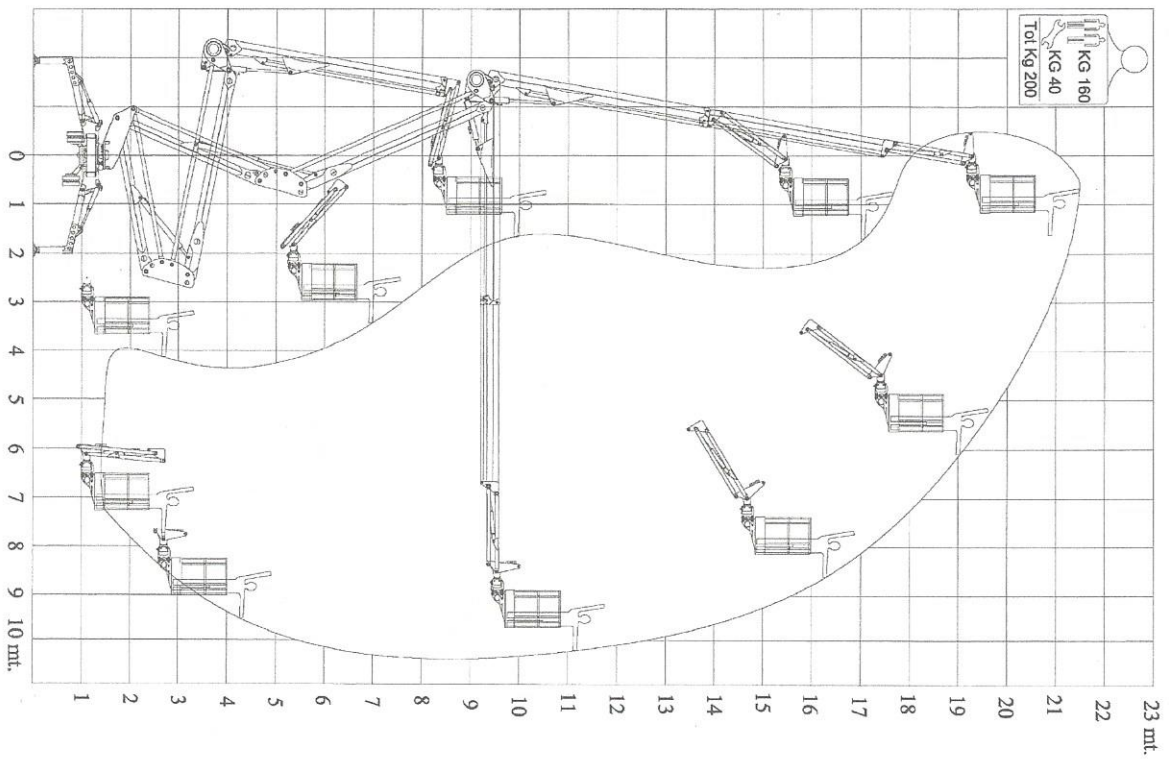

FOR HIRE SPIDER 22.10

Call IGM on 01983 761766

admin@iwgm.co.uk

For more information call Islandwide Grounds
 Maintenance on 01983 761766 or email
admin@iwgm.co.uk

- Tree Cutting
- Gutters
- Chimneys
- Painting
- Window Cleaning
- Building Work
- Non marking tracks
- 240V supply
- 1m width access