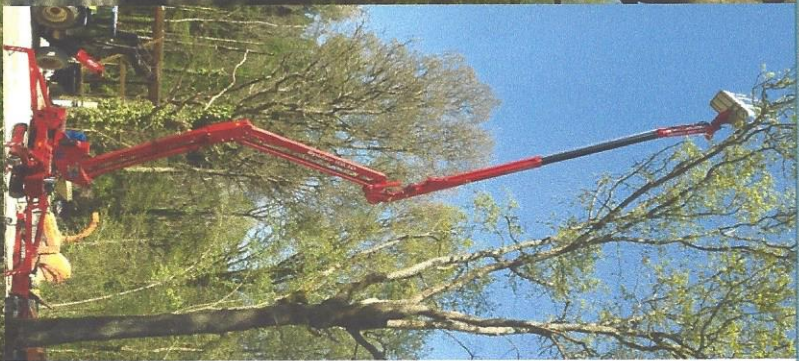

FOR HIRE SPIDER 22.10

Call IGM on 01983 761766

admin@iwgm.co.uk

For more information call Islandwide Grounds
 Maintenance on 01983 761766 or email
admin@iwgm.co.uk

- Tree Cutting
- Gutters
- Chimneys
- Painting
- Window Cleaning
- Building Work
- Non marking tracks
- 240V supply
- 1m width access