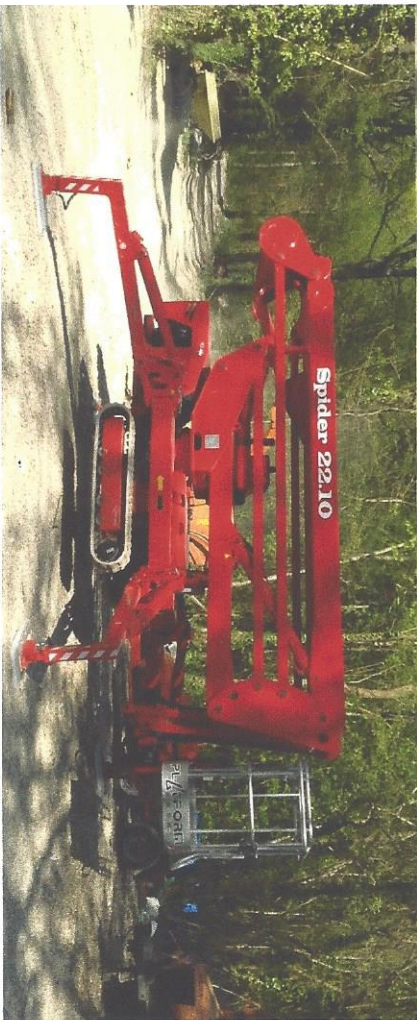

FOR HIRE SPIDER 22.10

Call IGM on 01983 761766

admin@iwgm.co.uk

For more information call Islandwide Grounds
 Maintenance on 01983 761766 or email
admin@iwgm.co.uk

- Tree Cutting
- Gutters
- Chimneys
- Painting
- Window Cleaning
- Building Work
- Non marking tracks
- 240V supply
- 1m width access