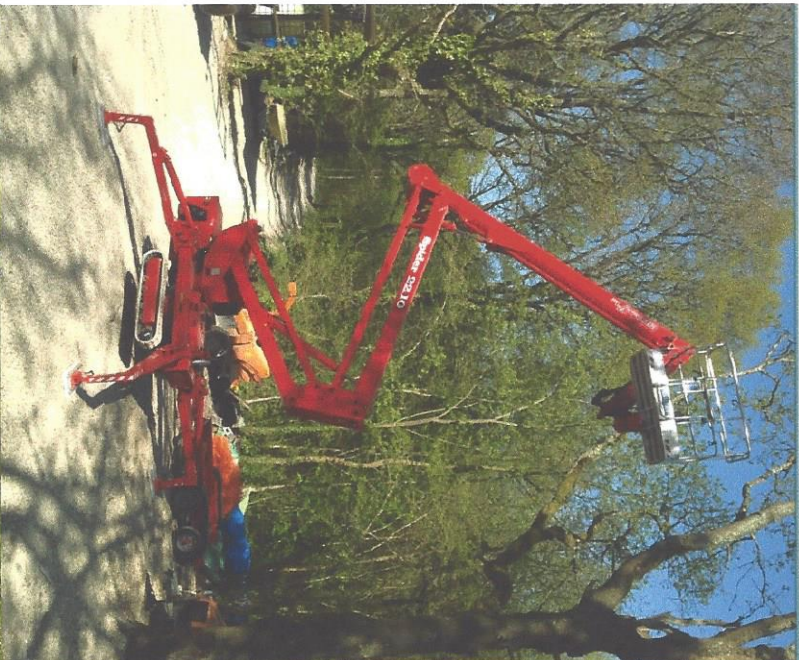

FOR HIRE SPIDER 22.10

Call IGM on 01983 761766

admin@iwgm.co.uk

For more information call Islandwide Grounds
 Maintenance on 01983 761766 or email
admin@iwgm.co.uk

- Tree Cutting
- Gutters
- Chimneys
- Painting
- Window Cleaning
- Building Work
- Non marking tracks
- 240V supply
- 1m width access